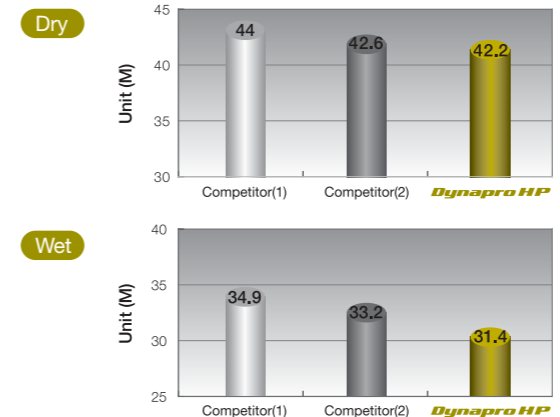

Wet Performance

Straight 4 Channel Grooves

Resists Hydroplaning & Aquaplaning Performance Up.

Competitor

Dynapro HP

2 Step Graduated Groove

Discharge the water rapidly from the tread surface to prevent hydroplaning.

Handling Performance

Center Rib

Resists Hydroplaning & Aquaplaning Performance Up.

Noise Reduced Kerf

Prevents harmonic tread pattern sound.

DynaPro HP Dry & Wet Stopping test data show better results than reference products.

*Shorter is better

Performance Map